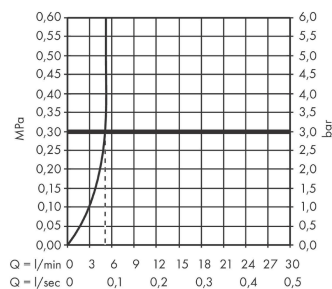

Finoris

Single lever basin mixer 260 for washbowls with push-open waste set

Surfaces: **Matt Black** Article Number: **76070670**

Description

product features

- consists of: single lever basin mixer, waste set
- ComfortZone 260
- projection 208 mm
- spray type: laminar spray
- maximum flow rate at 3 bar: 5 l/min
- ceramic cartridge
- temperature limitation adjustable
- suitable for continuous flow water heaters
- push-open waste set G 1¼
- material waste set: metal
- connection type: G ¾ connections
- connection dimension: DN15

Technology

Design awards

reddot winner 2021

Product image

Scale drawing

Flowchart

Finoris
Single lever basin mixer 260 for washbowls with push-open waste set
 Surfaces: **Matt Black** Article Number: **76070670**

Exploded Drawing

Year of production: >06/21

Finoris

Single lever basin mixer 260 for washbowls with push-open waste set

Surfaces: **Matt Black** Article Number: **76070670**

Spare part list

Year of production: >06/21