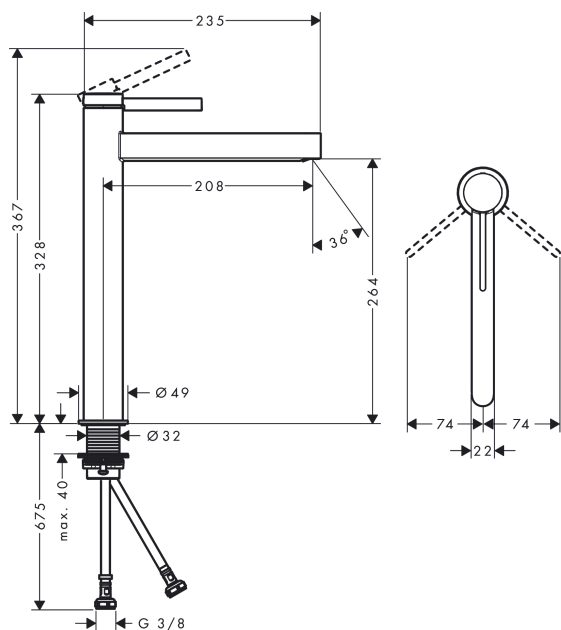

Finoris

Single lever basin mixer 260 for washbowls with push-open waste set

Surfaces: **Matt Black** Article Number: **76070670**

Description

product features

- consists of: single lever basin mixer, waste set
- ComfortZone 260
- projection 208 mm
- spray type: laminar spray
- maximum flow rate at 3 bar: 5 l/min
- ceramic cartridge
- temperature limitation adjustable
- suitable for continuous flow water heaters
- push-open waste set G 1¼
- material waste set: metal
- connection type: G ¾ connections
- connection dimension: DN15

Technology

Design awards

reddot winner 2021

Product image

Scale drawing

Flowchart

Finoris
Single lever basin mixer 260 for washbowls with push-open waste set
 Surfaces: **Matt Black** Article Number: **76070670**

Exploded Drawing

Year of production: >06/21

Finoris

Single lever basin mixer 260 for washbowls with push-open waste set

Surfaces: **Matt Black** Article Number: **76070670**

Spare part list

Year of production: >06/21

Pos.	Description	Article Number	Price	PU
1	handle	94266670	-	1
2	screw cover	93735460	-	1
3	hollow set screw M5x5	98446000	-	1
4	flange	93737670	-	1
5	nut	92926000	-	1
6	O-ring 30x1,5	98433000	-	1
7	O-ring 29x2	98391000	-	1
8	O-ring 25x1,5	98146000	-	1
9	cartridge, assy	93760000	-	1
10	seal	93383000	-	1
11	adapter for cartridge	98866000	-	1
12	spray former	93973000	-	1
13	special tool	98987000	-	1
14	escutcheon	94265670	-	1
15	flat seal	98749000	-	1
16	fixing set (Ø 32)	13961000	-	1
17	lever collar	97548000	-	1
18	connection hose	94267000	-	1
19	O-ring 6,6x1,6	93019000	-	1
a	push-open waste set	50100670	-	1
b	fixation extension 35 mm	13898000	-	1