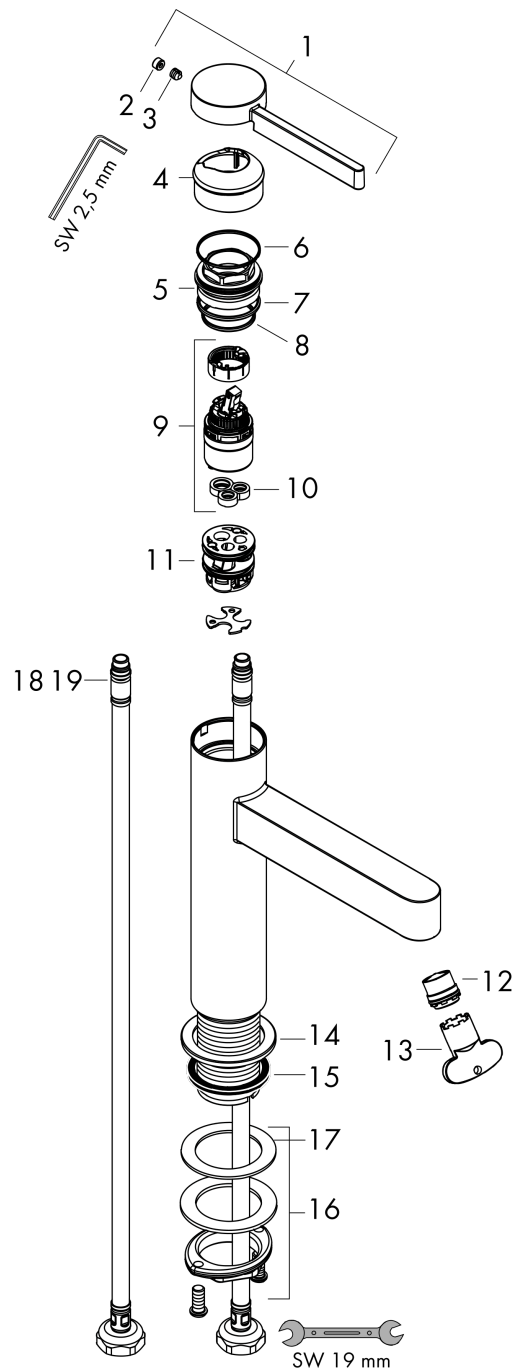

Finoris

Single lever basin mixer 260 for washbowls with push-open waste set

Surfaces: **Matt Black** Article Number: **76070670**

Description

product features

- consists of: single lever basin mixer, waste set
- ComfortZone 260
- projection 208 mm
- spray type: laminar spray
- maximum flow rate at 3 bar: 5 l/min
- ceramic cartridge
- temperature limitation adjustable
- suitable for continuous flow water heaters
- push-open waste set G 1¼
- material waste set: metal
- connection type: G ¾ connections
- connection dimension: DN15

Technology

Design awards

reddot winner 2021

Product image

Scale drawing

Flowchart

Finoris
Single lever basin mixer 260 for washbowls with push-open waste set
 Surfaces: **Matt Black** Article Number: **76070670**

Exploded Drawing

Year of production: >06/21

Finoris

Single lever basin mixer 260 for washbowls with push-open waste set

Surfaces: **Matt Black** Article Number: **76070670**

Spare part list

Year of production: >06/21

Pos.	Description	Article Number	Price	PU
1	handle	94266670	-	1
2	screw cover	93735460	-	1
3	hollow set screw M5x5	98446000	-	1
4	flange	93737670	-	1
5	nut	92926000	-	1
6	O-ring 30x1,5	98433000	-	1
7	O-ring 29x2	98391000	-	1
8	O-ring 25x1,5	98146000	-	1
9	cartridge, assy	93760000	-	1
10	seal	93383000	-	1
11	adapter for cartridge	98866000	-	1
12	spray former	93973000	-	1
13	special tool	98987000	-	1
14	escutcheon	94265670	-	1
15	flat seal	98749000	-	1
16	fixing set (Ø 32)	13961000	-	1
17	lever collar	97548000	-	1
18	connection hose	94267000	-	1
19	O-ring 6,6x1,6	93019000	-	1
a	push-open waste set	50100670	-	1
b	fixation extension 35 mm	13898000	-	1